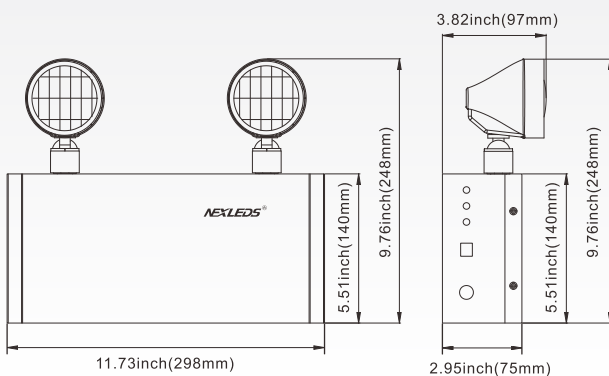

Feature:

- Super Bright LED Light Source
- 5W per head
- Combo heads adjustable
- 127/347V universal voltage
- Lead Acid Battery 6V6AH
- CSA approved 90 mins battery backup time
- Universal Mounting: Ceiling mounting, Wall mounting and End mounting;
- Suitable for damp locations

Product Dimension